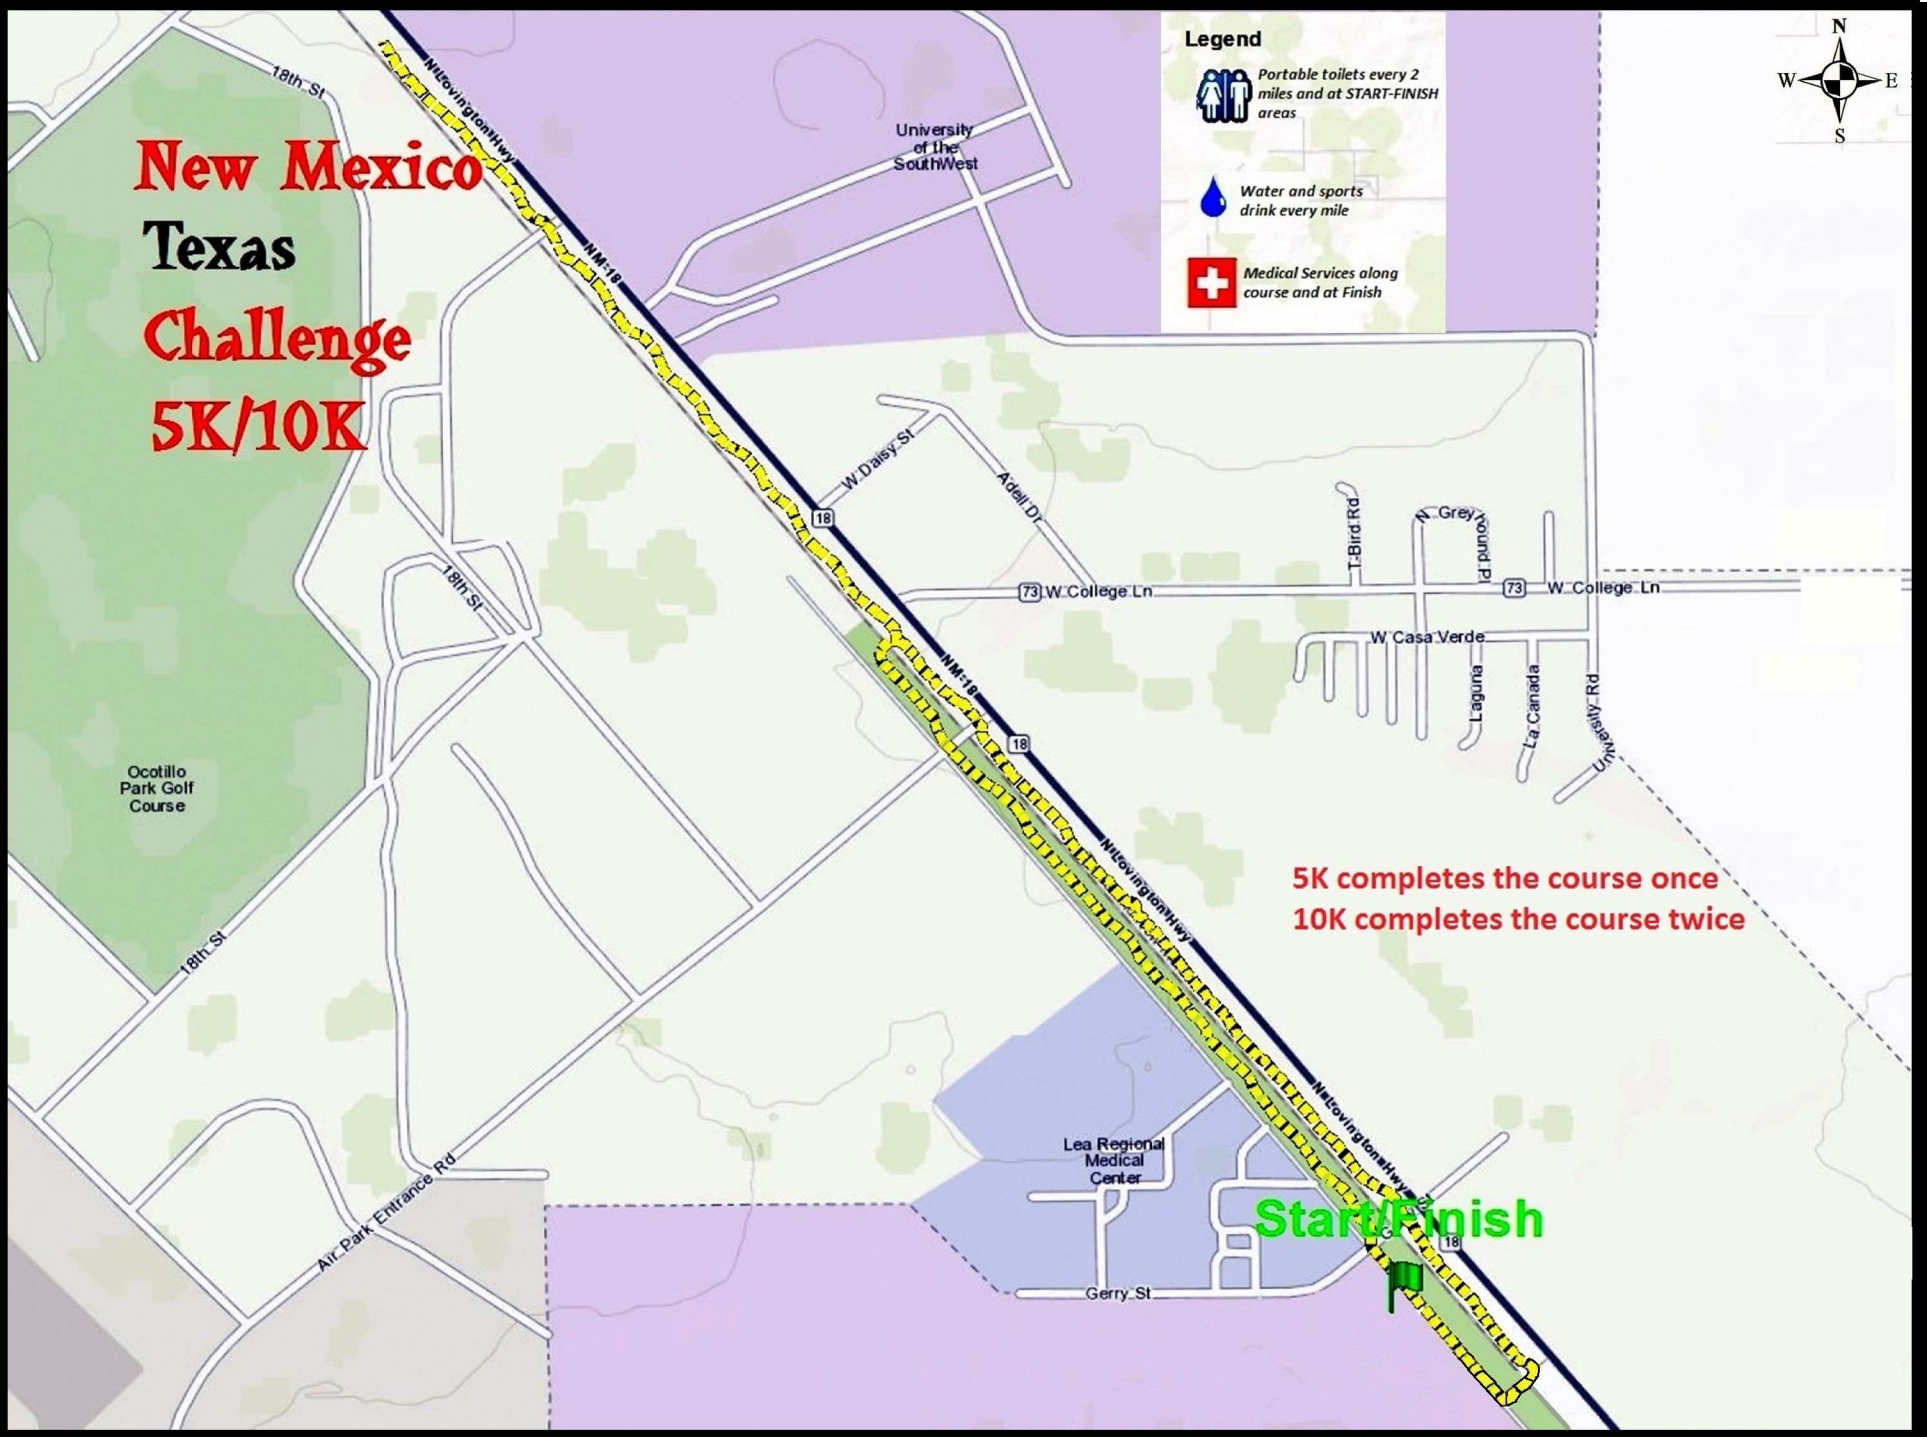

New Mexico Texas Challenge 5K/10K

Legend

Portable toilets every 2 miles and at START-FINISH areas

Water and sports drink every mile

Medical Services along course and at Finish

5K completes the course once
10K completes the course twice

Start/Finish