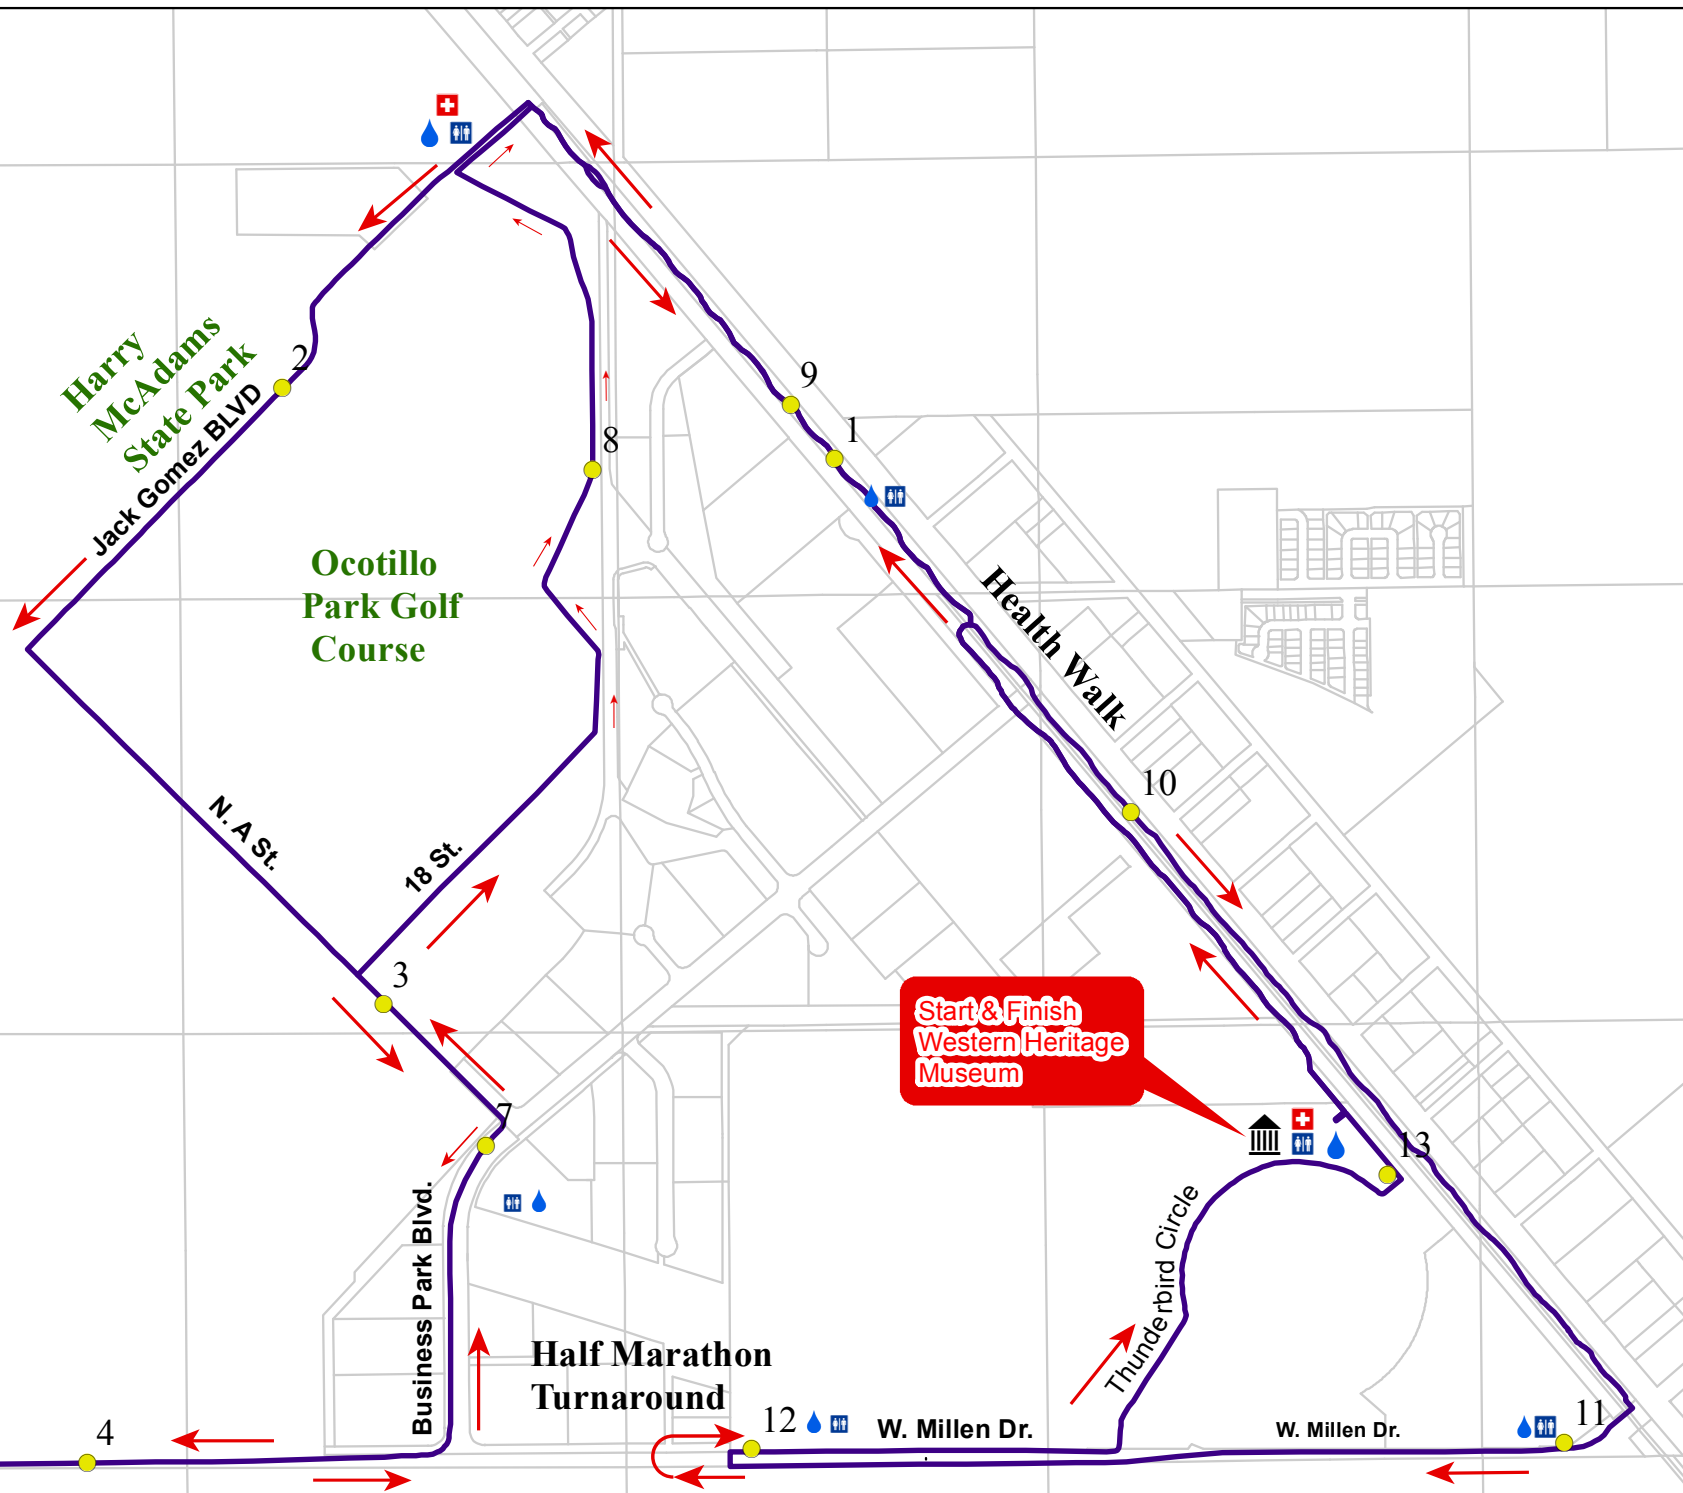

NEW MEXICO TEXAS CHALLENGE HALF MARATHON

Legend

- Mile Markers
- Half Marathon
- 💧 Water
- 🏥 Medical
- 🚻 Restrooms
- 🏛️ Western Heritage Museum

Half Marathon Turnaround

Half Marathon Turnaround

Start & Finish
Western Heritage
Museum